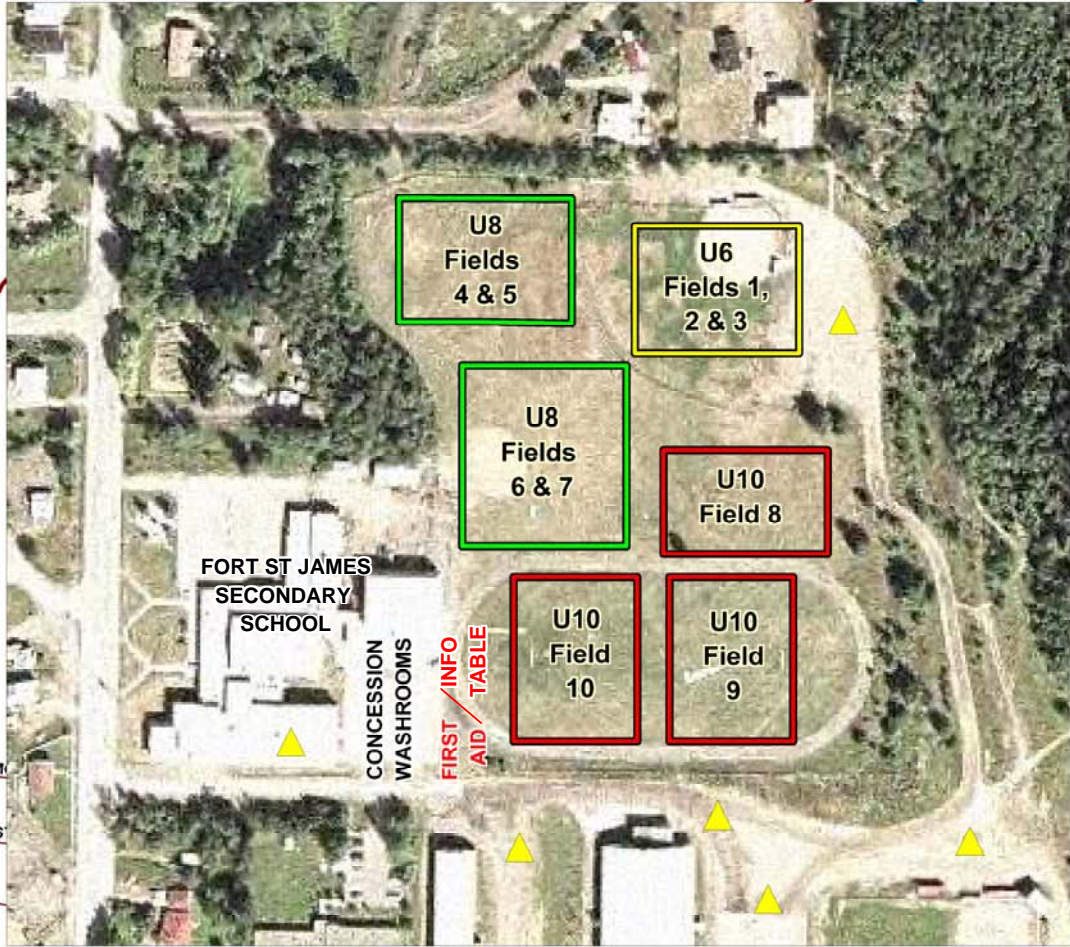

FORT ST JAMES

DOWNTOWN CORE

Denotes Parking Areas

- | | | | |
|---|---------------|---|-----------------------|
| 1 | Overwaitea | 5 | Kal Tire |
| 2 | Movie Gallery | 6 | Integris Credit Union |
| 3 | CIBC | 7 | BC Liquor Store |
| 4 | Royal Bank | | |